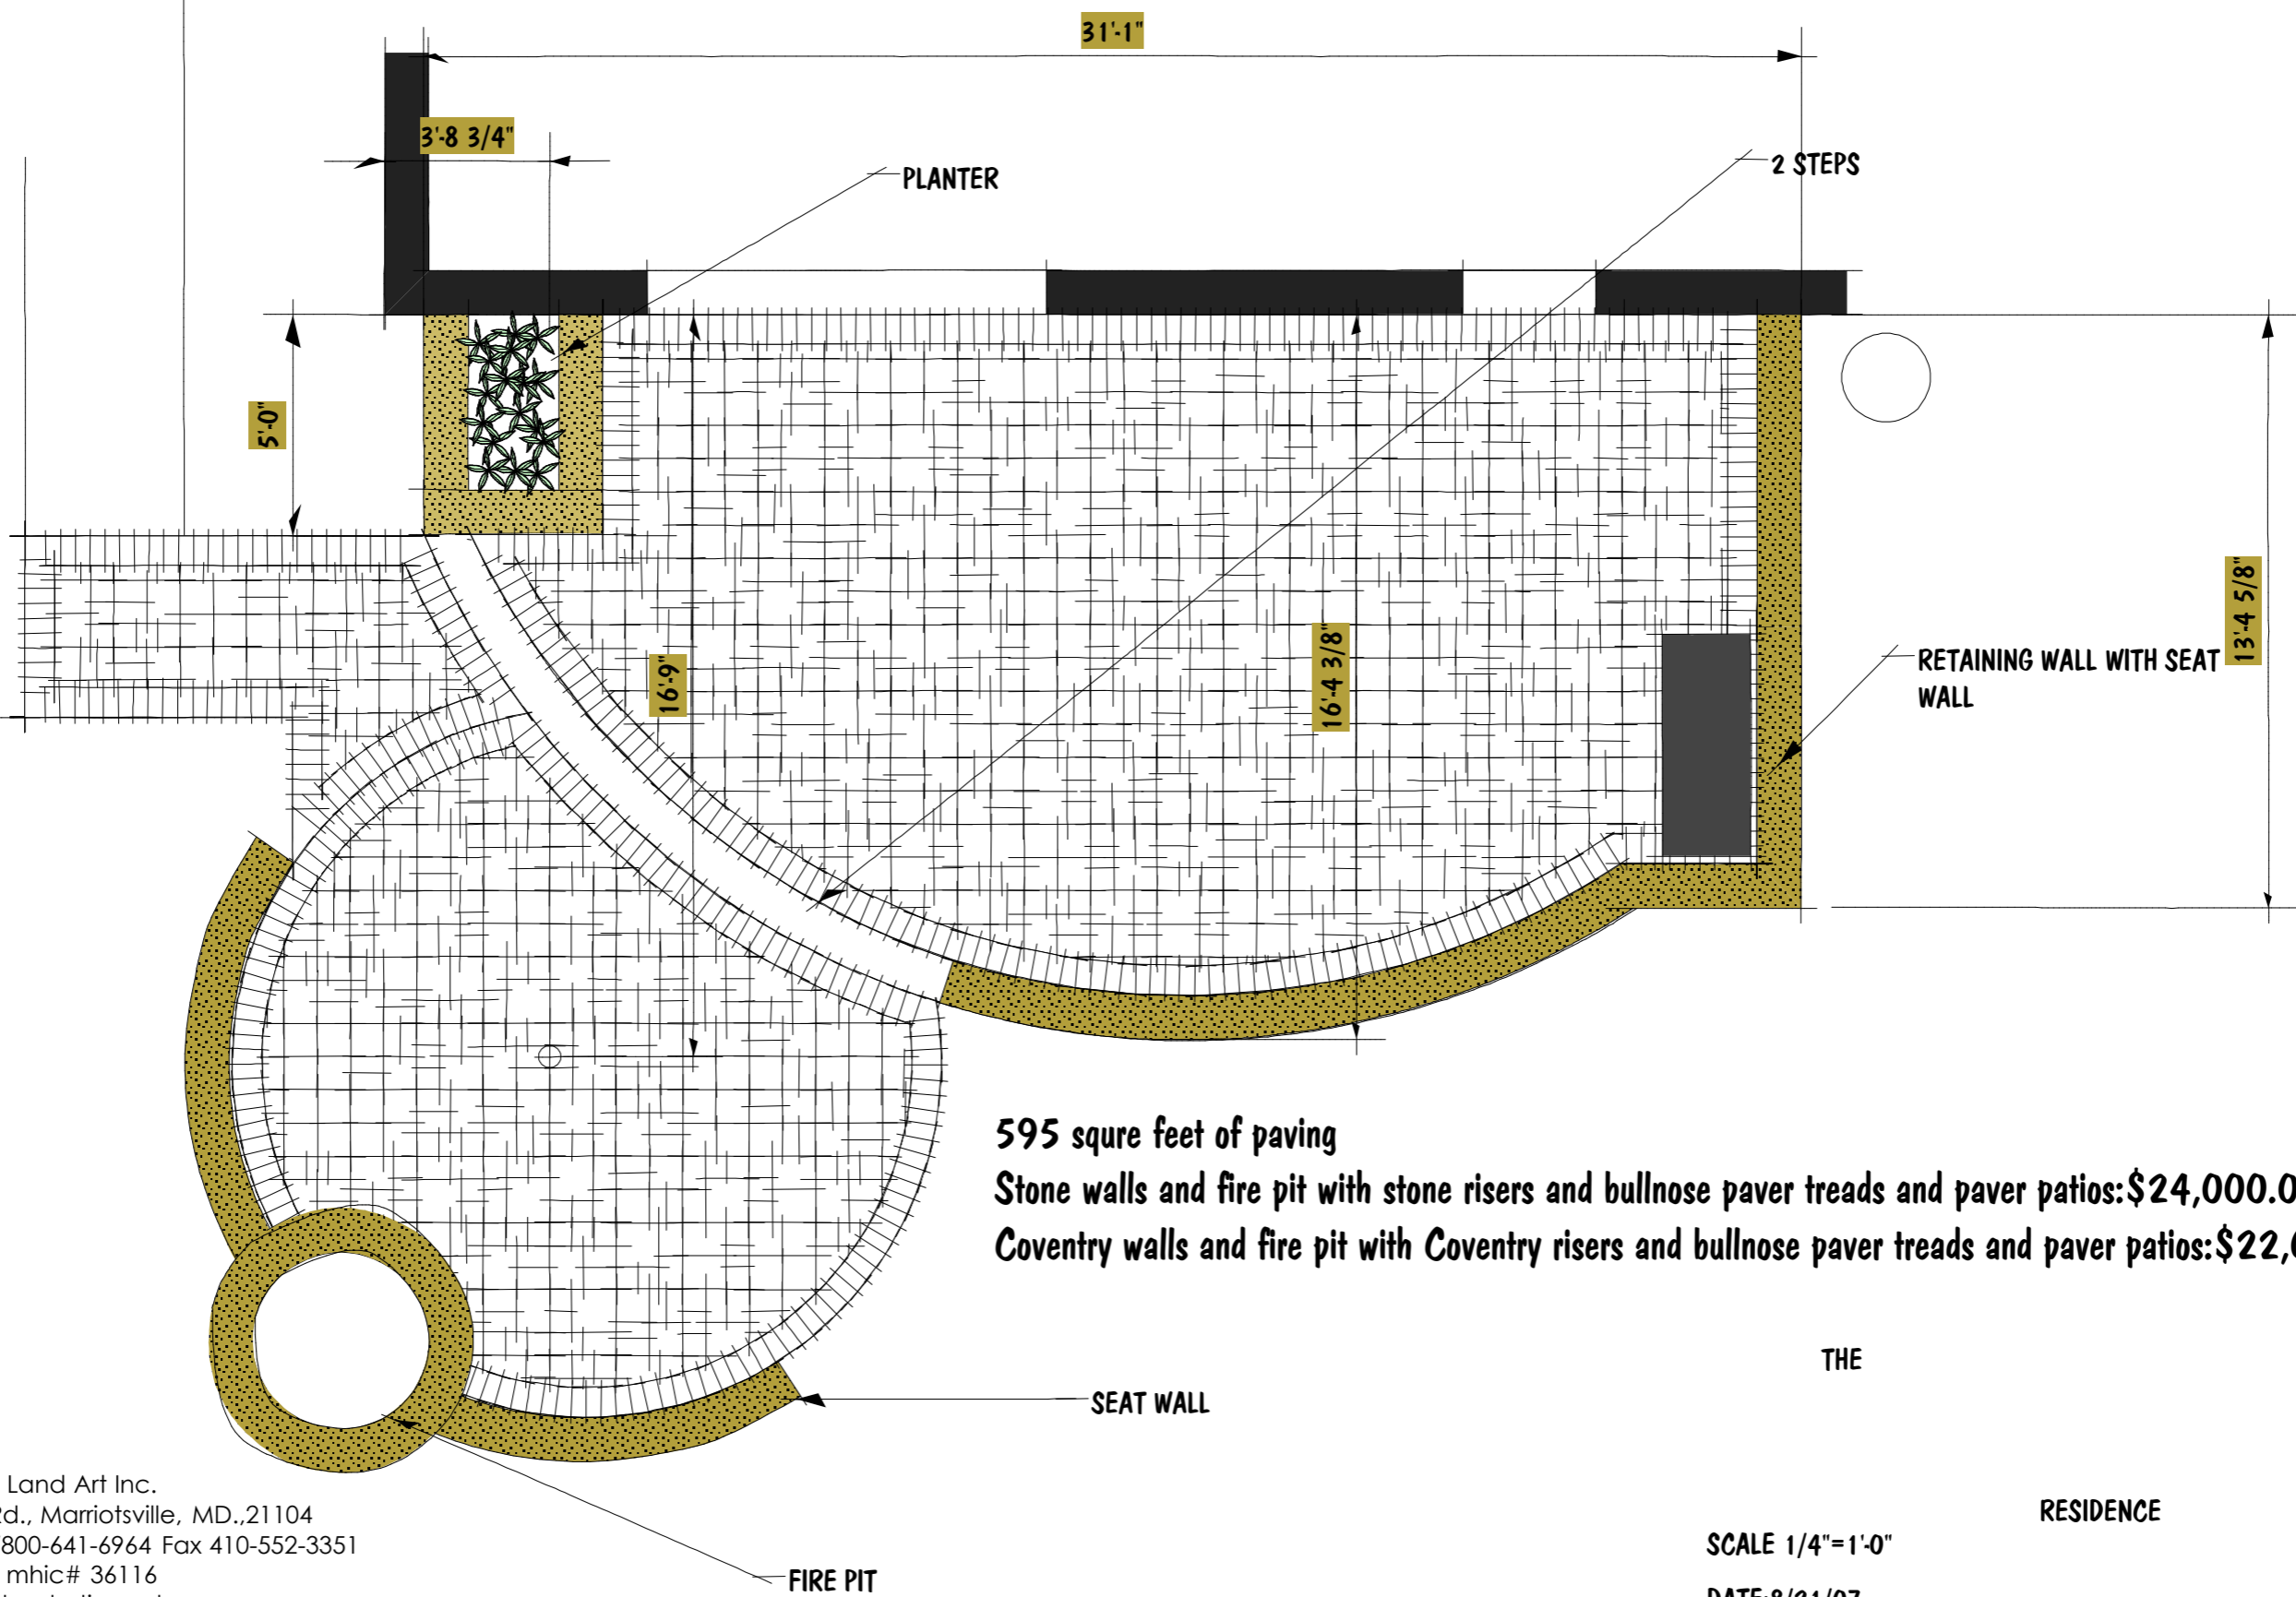

DRIVEWAY

595 square feet of paving

Stone walls and fire pit with stone risers and bullnose paver treads and paver patios: \$24,000.00

Coventry walls and fire pit with Coventry risers and bullnose paver treads and paver patios: \$22,000.00

THE

SEAT WALL

FIRE PIT

RESIDENCE

Land Art Inc.
 7605 Ridge Rd., Marriotsville, MD., 21104
 Ph: 410-552-1538/800-641-6964 Fax 410-552-3351
 mhic# 36116
 www.landartincmd.com

SCALE 1/4" = 1'-0"

DATE: 8/21/07